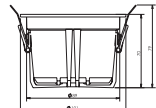

Amandeep 15